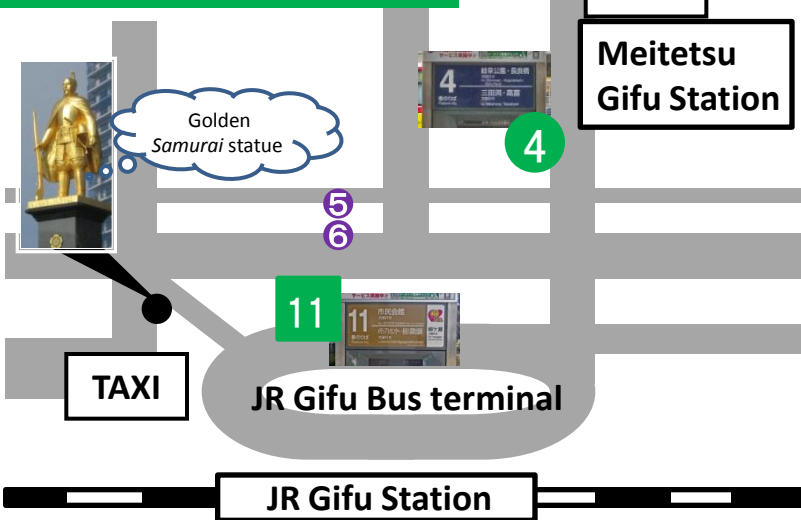

Access MAP

Hotel List

- 1 Gifu Grand Hotel
- 2 Gifu Miyako Hotel
- 3 Gifu Washington Hotel Plaza
- 4 Daiwa Roynet Hotel Gifu
- 5 Hotel Resol Gifu
- 6 Comfort Hotel Gifu

Bus Stop Information

Bus stops in front of the

- 11 JR Gifu Station
- 4 Meitetsu Gifu Station

Gifu City Loop-Line

About 20 min, ¥200

Nagaragawa Convention Center
(Nagaragawa Kokusai Kaigijyo Kitaguchi)