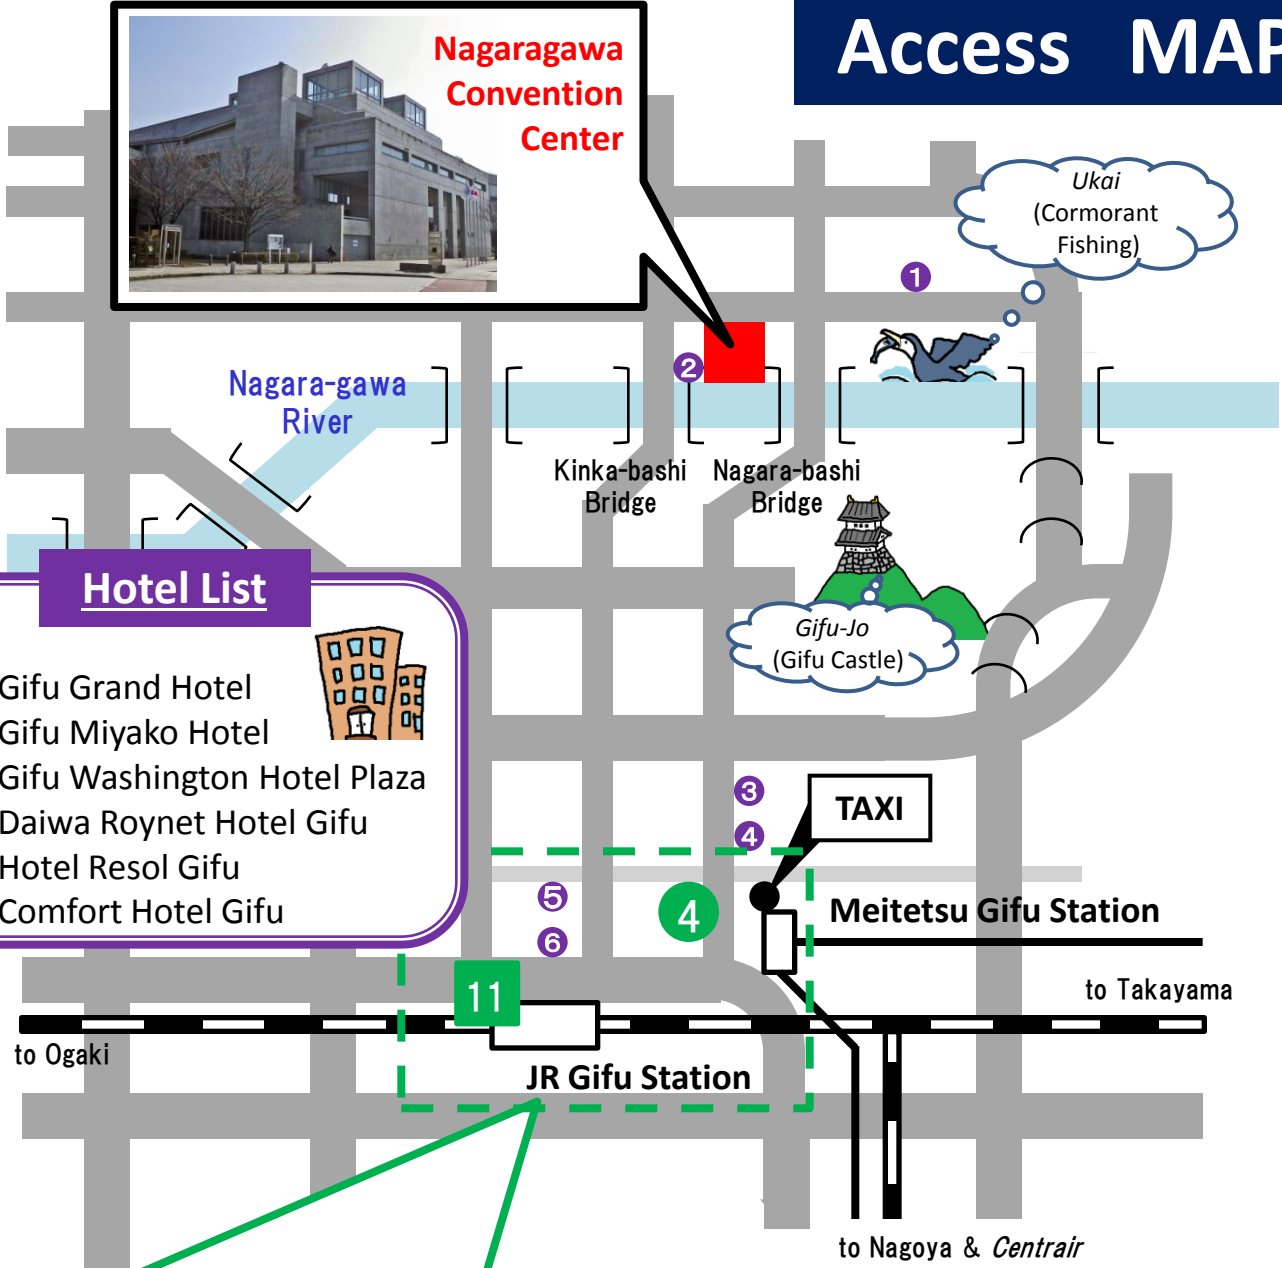

Access MAP

Hotel List

- 1 Gifu Grand Hotel
- 2 Gifu Miyako Hotel
- 3 Gifu Washington Hotel Plaza
- 4 Daiwa Roynet Hotel Gifu
- 5 Hotel Resol Gifu
- 6 Comfort Hotel Gifu

Bus Stop Information

Bus stops in front of the

- 11 JR Gifu Station
- 4 Meitetsu Gifu Station

Gifu City Loop-Line

About 20 min, ¥200

Nagaragawa Convention Center
(Nagaragawa Kokusai Kaigijyo Kitaguchi)