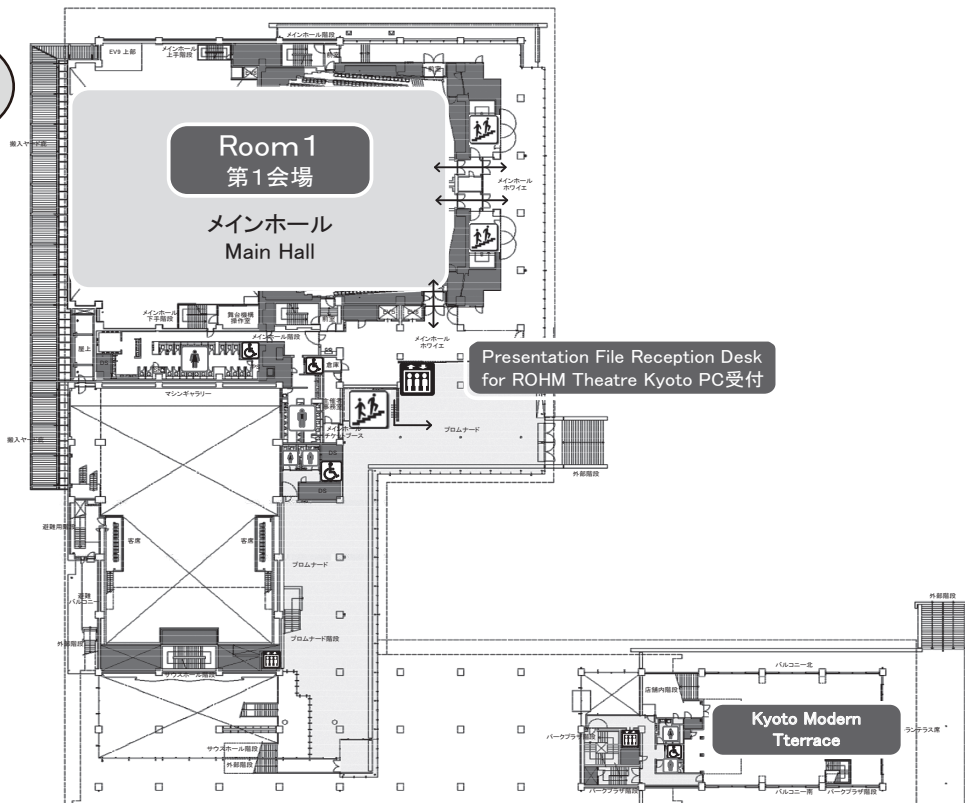

- f** Okazaki koen/Bijutsukan/Heian-jingumae
5 Kyoto Station
46 Shijo Kawaramachi, Kamigamo-jinja Shrine
86 Sanjo-keihan, Shijo Kawaramachi

Floor Guide - ROHM Theatre Kyoto

1F

2F

Floor Guide - Miyako Messe