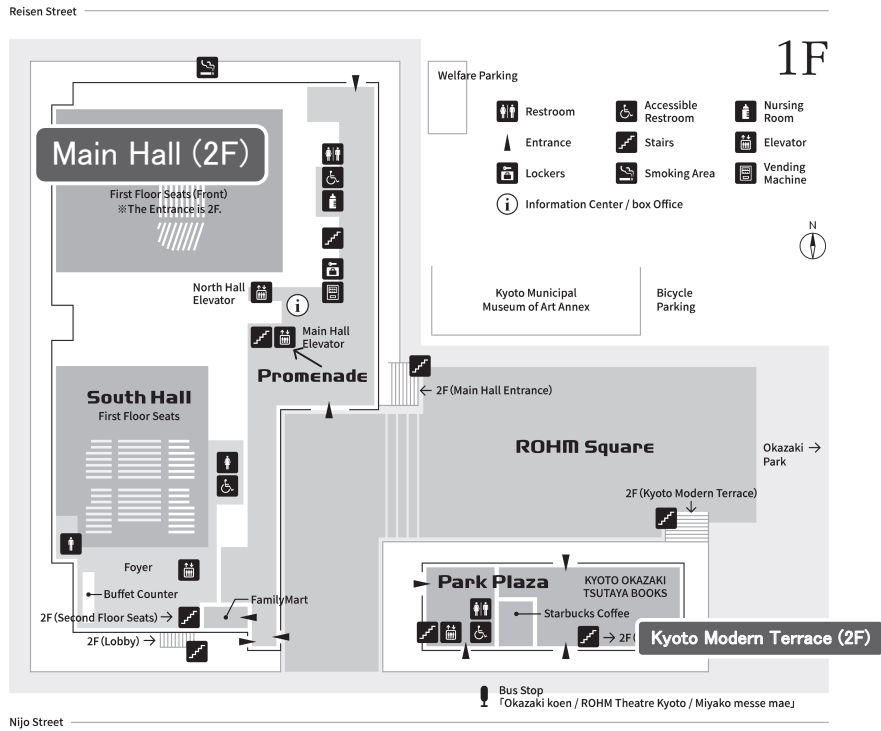

Access Map - ROHM Theatre Kyoto / Miyako Messe

ROUTE A From Higashiyama Station

Leave the station and walk east along Sanjo-dori, turning left at the Sanjo-jingu-michi intersection.
Go straight up Jingu-michi, through the large shrine gate.
Turn left when you reach Okazaki Park and ROHM Theatre Kyoto is on the right.

ROUTE B From Sanjo Station

Leave the station from Exit 9 and walk east along Sanjo-dori, turning left at the Higashiyama-sanjo intersection.
Proceed along Higashi-oji-dori and then turn right at the Higashiyama-nijo intersection.
Walk straight along Nijo-dori. ROHM Theatre Kyoto is on your left after you cross the canal.

- e** Okazaki koen/Bijutsukan/Heian-jingumae
5 Ginkakuji-Temple, Shugakuinmichi, Iwakura Soshajo-mae

- b** Higashiyama Nijo/Okazakikoenguchi
31 Ichijoji Shimizucho, Kokusai Kaikan
201 Hyakumanben, Senbon Imadegawa
202 Kumano Jinja, Nishinokyo Enmachi
203 Kinrin Shako, Ginkakuji-Temple
206 Takano, Kitaaji Bus Terminal

- f** Okazaki koen/Bijutsukan/Heian-jingumae
5 Kyoto Station
46 Shijo Kawaramachi, Kamigamo-jinja Shrine
86 Sanjo-keihan, Shijo Kawaramachi

Floor Guide - ROHM Theatre Kyoto

1F

2F

Floor Guide - Miyako Messe