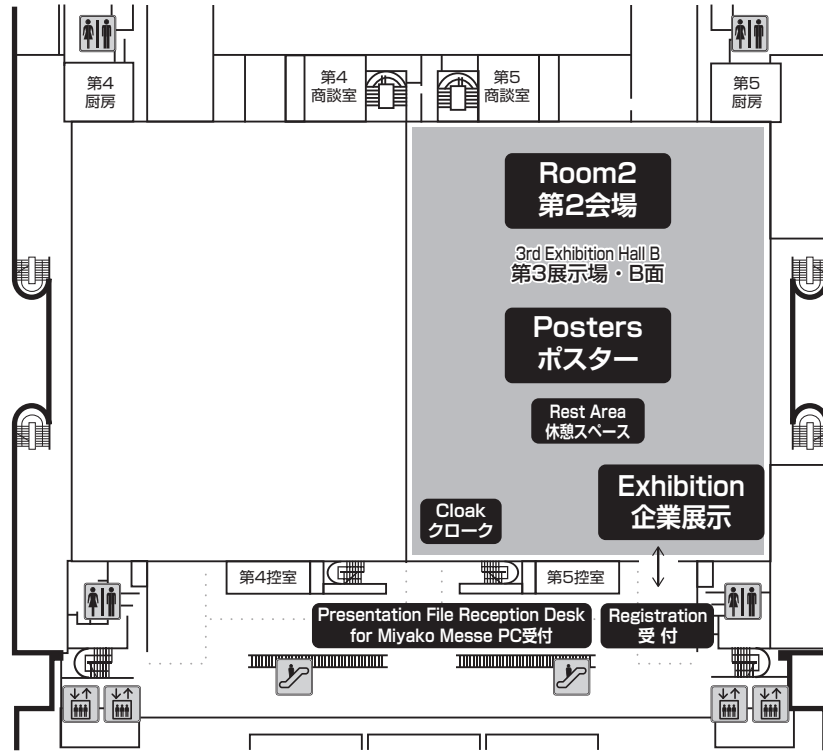

Floor Guide - Miyako Messe

3F