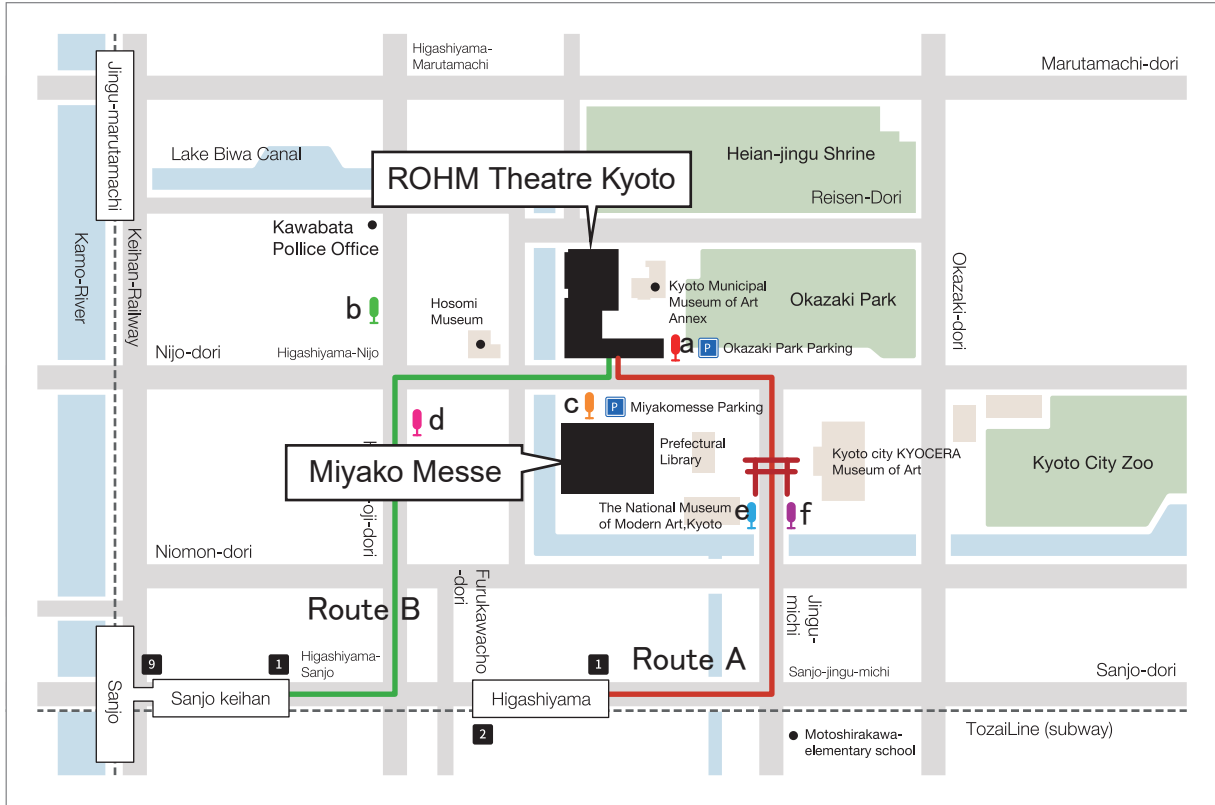

Access Map - ROHM Theatre Kyoto / Miyako Messe

ROUTE A From Higashiyama Station

Leave the station and walk east along Sanjo-dori, turning left at the Sanjo-jingu-michi intersection.
Go straight up Jingu-michi, through the large shrine gate.
Turn left when you reach Okazaki Park and ROHM Theatre Kyoto is on the right.

ROUTE B From Sanjo Station

Leave the station from Exit 9 and walk east along Sanjo-dori, turning left at the Higashiyama-sanjo intersection.
Proceed along Higashi-oji-dori and then turn right at the Higashiyama-nijo intersection.
Walk straight along Nijo-dori. ROHM Theatre Kyoto is on your left after you cross the canal.

Bus destinations from the nearest stations by the theatre

- a** Okazaki koen/ROHM Theatre Kyoto/ Miyako messe mae
32 Ginkakuji Temple
46 Shijo Kawaramachi, Kamigamo-jinja Shrine

- c** Okazaki koen/ROHM Theatre Kyoto/ Miyako messe mae
32 Shijo Kawaramachi, Nishikyogoku

- f** Okazaki koen/Bijutsukan/Heian-jingumae
5 Kyoto Station
46 Shijo Kawaramachi, Kamigamo-jinja Shrine
86 Sanjo-keihan, Shijo Kawaramachi

Floor Guide - ROHM Theatre Kyoto

1F

2F

Floor Guide - Miyako Messe