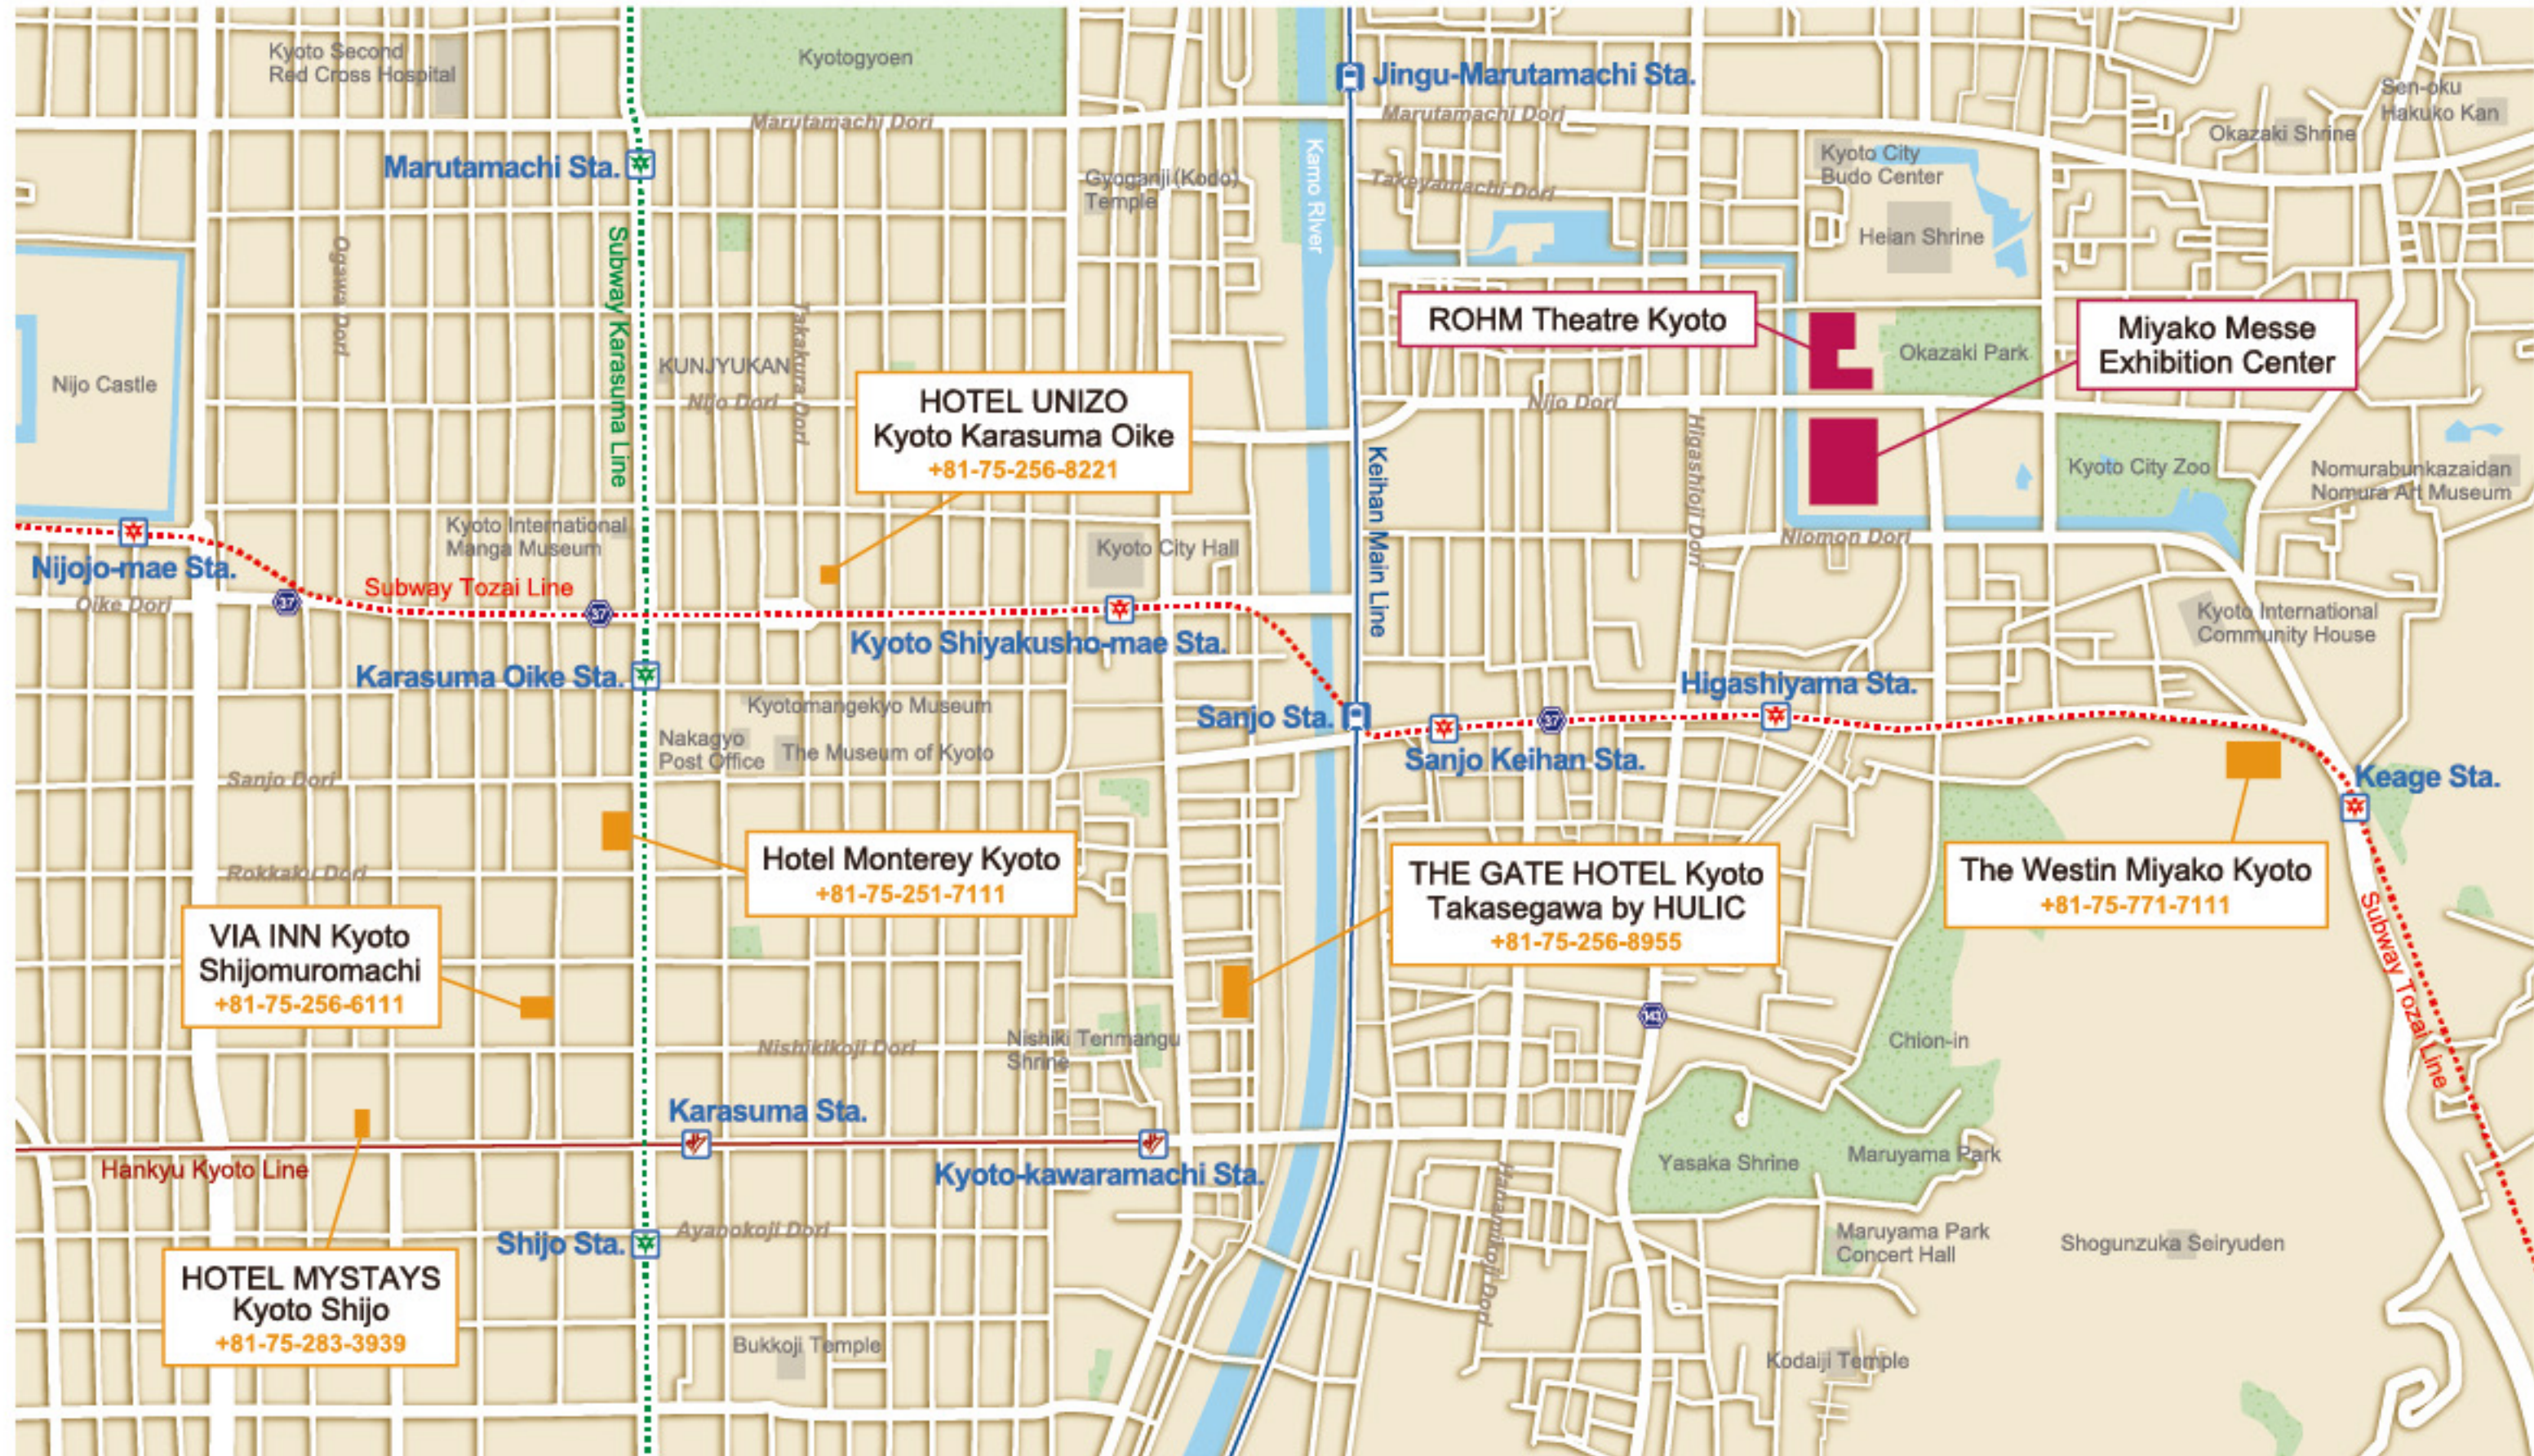

【京都】 ROHM Theatre Kyoto & Miyako Messe Exhibition Center

EES2022 Accommodation List

We will offer accommodations in Kyoto at the special rates for the EES2022 participants.

Please kindly check the rates on the conference website (To be advised later).

Please be informed that you will be able to make a hotel reservation from the Registration website after it opens.

*For more information about the hotel, please visit the hotel's website (see Remarks).

No	Hotel / Access from KYOTO Station	Access Venue	Room type	Remarks / Notice
1	The Westin Miyako Kyoto From KYOTO Station -A complimentary courtesy shuttle bus regularly runs between KYOTO Station Hachijo Exit and the hotel. (Approx. 25 min)	Approx. 14min on foot	Deluxe Double or Deluxe Twin Room	Deluxe Room 38㎡ Check-in 15:00 Check-out 12:00 https://global.miyakohotels.ne.jp/westinkyoto/
2	HOTEL MYSTAYS Kyoto Shijo From KYOTO Station - 4 min from Kyoto Station (K11) to Shijo Station (K09) on the Kyoto Municipal Subway (Karasuma Line). Approx. 8 min walk from Shijo Station.	Approx. 16 min by car	Single Room Twin Room	Single: Standard Queen 18㎡ Twin: Superior Twin 22㎡ Check-in 14:00 Check-out 11:00 https://www.mystays.com/en-us/hotel-mystays-kyoto-shijo-kyoto/
3	HOTEL UNIZO Kyoto Karasuma Oike From KYOTO Station - 5 min from Kyoto Station (K11) to Karasuma Oike Station (K08) on the Kyoto Municipal Subway (Karasuma Line). Approx. 4 min walk from Karasuma Oike Station.	Approx. 9 min by car	Single Room Twin Room	Single Room 18㎡ Check-in 14:00 Check-out 12:00 https://www.unizo-hotel.co.jp/en/kyoto.k/
4	VIA INN Kyoto Shijomumachi From KYOTO Station - 4 min from Kyoto Station (K11) to Shijo Station (K09) on the Kyoto Municipal Subway (Karasuma Line). Approx. 4 min walk from Shijo Station.	Approx. 13 min by car	Single Room Twin Room	Single Room 13㎡ Twin Room 18㎡ Check-in 15:00 Check-out 10:00 https://www.viainn.com/en/kyoto/
5	THE GATE HOTEL Kyoto Takasegawa by HULIC From KYOTO Station - 4 min from Kyoto Station (K11) to Shijo Station (K09) on the Kyoto Municipal Subway (Karasuma Line). 4 min walk from Shijo Station to Karasuma Station. 1 min from Karasuma Station to Kyoto Kawaramachi Station on the Hankyu Kyoto Line. Approx. 3 min walk from Kyoto Kawaramachi Station.	Approx. 10 min by car	Essential Double Room Essential Hollywood Twin Room	Essential Double Room 23~26㎡ Essential Hollywood Twin Room 26㎡ Check-in 14:00 Check-out 11:00 https://www.gate-hotel.jp/en/kyoto/
6	Hotel Monterey Kyoto From KYOTO Station - 5 min from Kyoto Station (K11) to Karasuma Oike Station (K08) on the Kyoto Municipal Subway (Karasuma Line). Approx. 3 min walk from Exit 6 of Karasuma Oike Station.	Approx. 12 min by car	Single Room Twin Room	Non-Smoking Room Only Twin Room 22㎡ Check-in 14:00 Check-out 11:00 https://www.hotelmonterey.co.jp/en/kyoto/