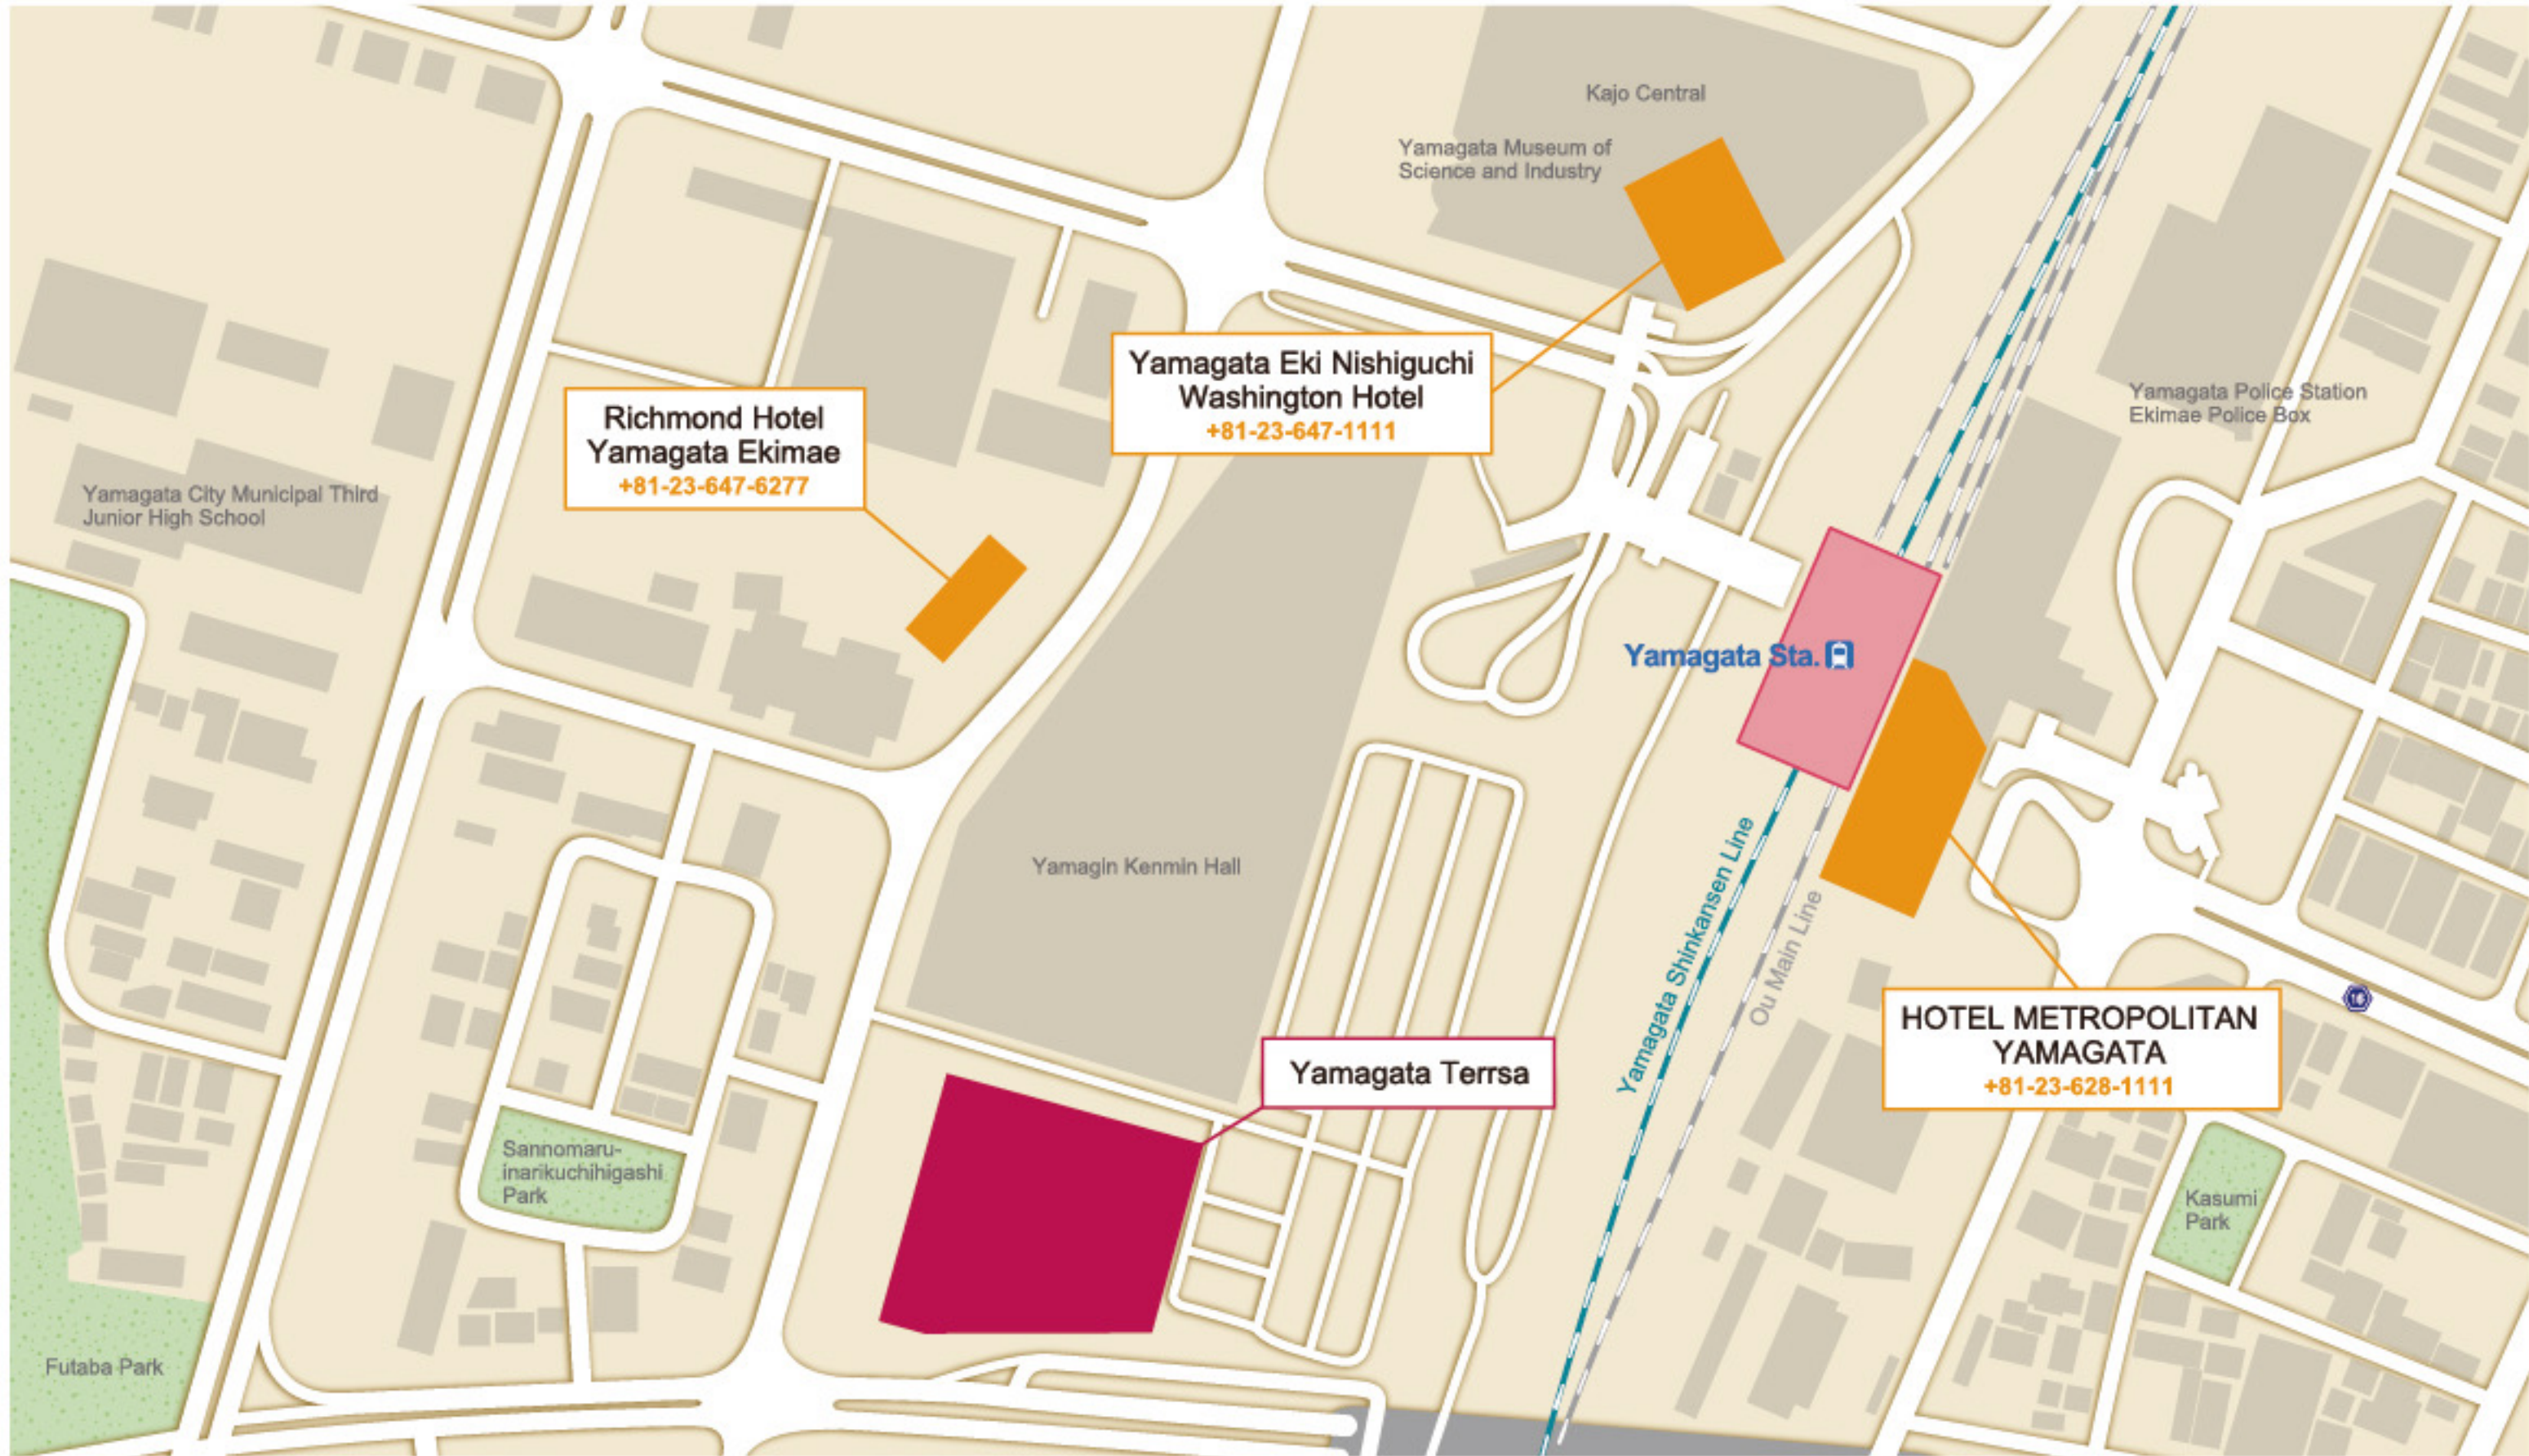

EES2022 Accommodation List

We will offer accommodations in Kyoto at the special rates for the EES2022 participants.

Please kindly check the rates on the conference website (To be advised later).

Please be informed that you will be able to make a hotel reservation from the Registration website after it opens.

*For more information about the hotel, please visit the hotel's website (see Remarks).

No	Hotel / Access from KYOTO Station	Access Venue	Room type	Remarks / Notice
1	The Westin Miyako Kyoto From KYOTO Station -A complimentary courtesy shuttle bus regularly runs between KYOTO Station Hachijo Exit and the hotel. (Approx. 25 min)	Approx. 14min on foot	Deluxe Double or Deluxe Twin Room	Deluxe Room 38㎡ Check-in 15:00 Check-out 12:00 https://global.miyakohotels.ne.jp/westinkyoto/
2	HOTEL MYSTAYS Kyoto Shijo From KYOTO Station - 4 min from Kyoto Station (K11) to Shijo Station (K09) on the Kyoto Municipal Subway (Karasuma Line). Approx. 8 min walk from Shijo Station.	Approx. 16 min by car	Single Room Twin Room	Single: Standard Queen 18㎡ Twin: Superior Twin 22㎡ Check-in 14:00 Check-out 11:00 https://www.mystays.com/en-us/hotel-mystays-kyoto-shijo-kyoto/
3	HOTEL UNIZO Kyoto Karasuma Oike From KYOTO Station - 5 min from Kyoto Station (K11) to Karasuma Oike Station (K08) on the Kyoto Municipal Subway (Karasuma Line). Approx. 4 min walk from Karasuma Oike Station.	Approx. 9 min by car	Single Room Twin Room	Single Room 18㎡ Check-in 14:00 Check-out 12:00 https://www.unizo-hotel.co.jp/en/kyoto.k/
4	VIA INN Kyoto Shijomumachi From KYOTO Station - 4 min from Kyoto Station (K11) to Shijo Station (K09) on the Kyoto Municipal Subway (Karasuma Line). Approx. 4 min walk from Shijo Station.	Approx. 13 min by car	Single Room Twin Room	Single Room 13㎡ Twin Room 18㎡ Check-in 15:00 Check-out 10:00 https://www.viainn.com/en/kyoto/
5	THE GATE HOTEL Kyoto Takasegawa by HULIC From KYOTO Station - 4 min from Kyoto Station (K11) to Shijo Station (K09) on the Kyoto Municipal Subway (Karasuma Line). 4 min walk from Shijo Station to Karasuma Station. 1 min from Karasuma Station to Kyoto Kawaramachi Station on the Hankyu Kyoto Line. Approx. 3 min walk from Kyoto Kawaramachi Station.	Approx. 10 min by car	Essential Double Room Essential Hollywood Twin Room	Essential Double Room 23~26㎡ Essential Hollywood Twin Room 26㎡ Check-in 14:00 Check-out 11:00 https://www.gate-hotel.jp/en/kyoto/
6	Hotel Monterey Kyoto From KYOTO Station - 5 min from Kyoto Station (K11) to Karasuma Oike Station (K08) on the Kyoto Municipal Subway (Karasuma Line). Approx. 3 min walk from Exit 6 of Karasuma Oike Station.	Approx. 12 min by car	Single Room Twin Room	Non-Smoking Room Only Twin Room 22㎡ Check-in 14:00 Check-out 11:00 https://www.hotelmonterey.co.jp/en/kyoto/

【山形】 Yamagata Terrsa