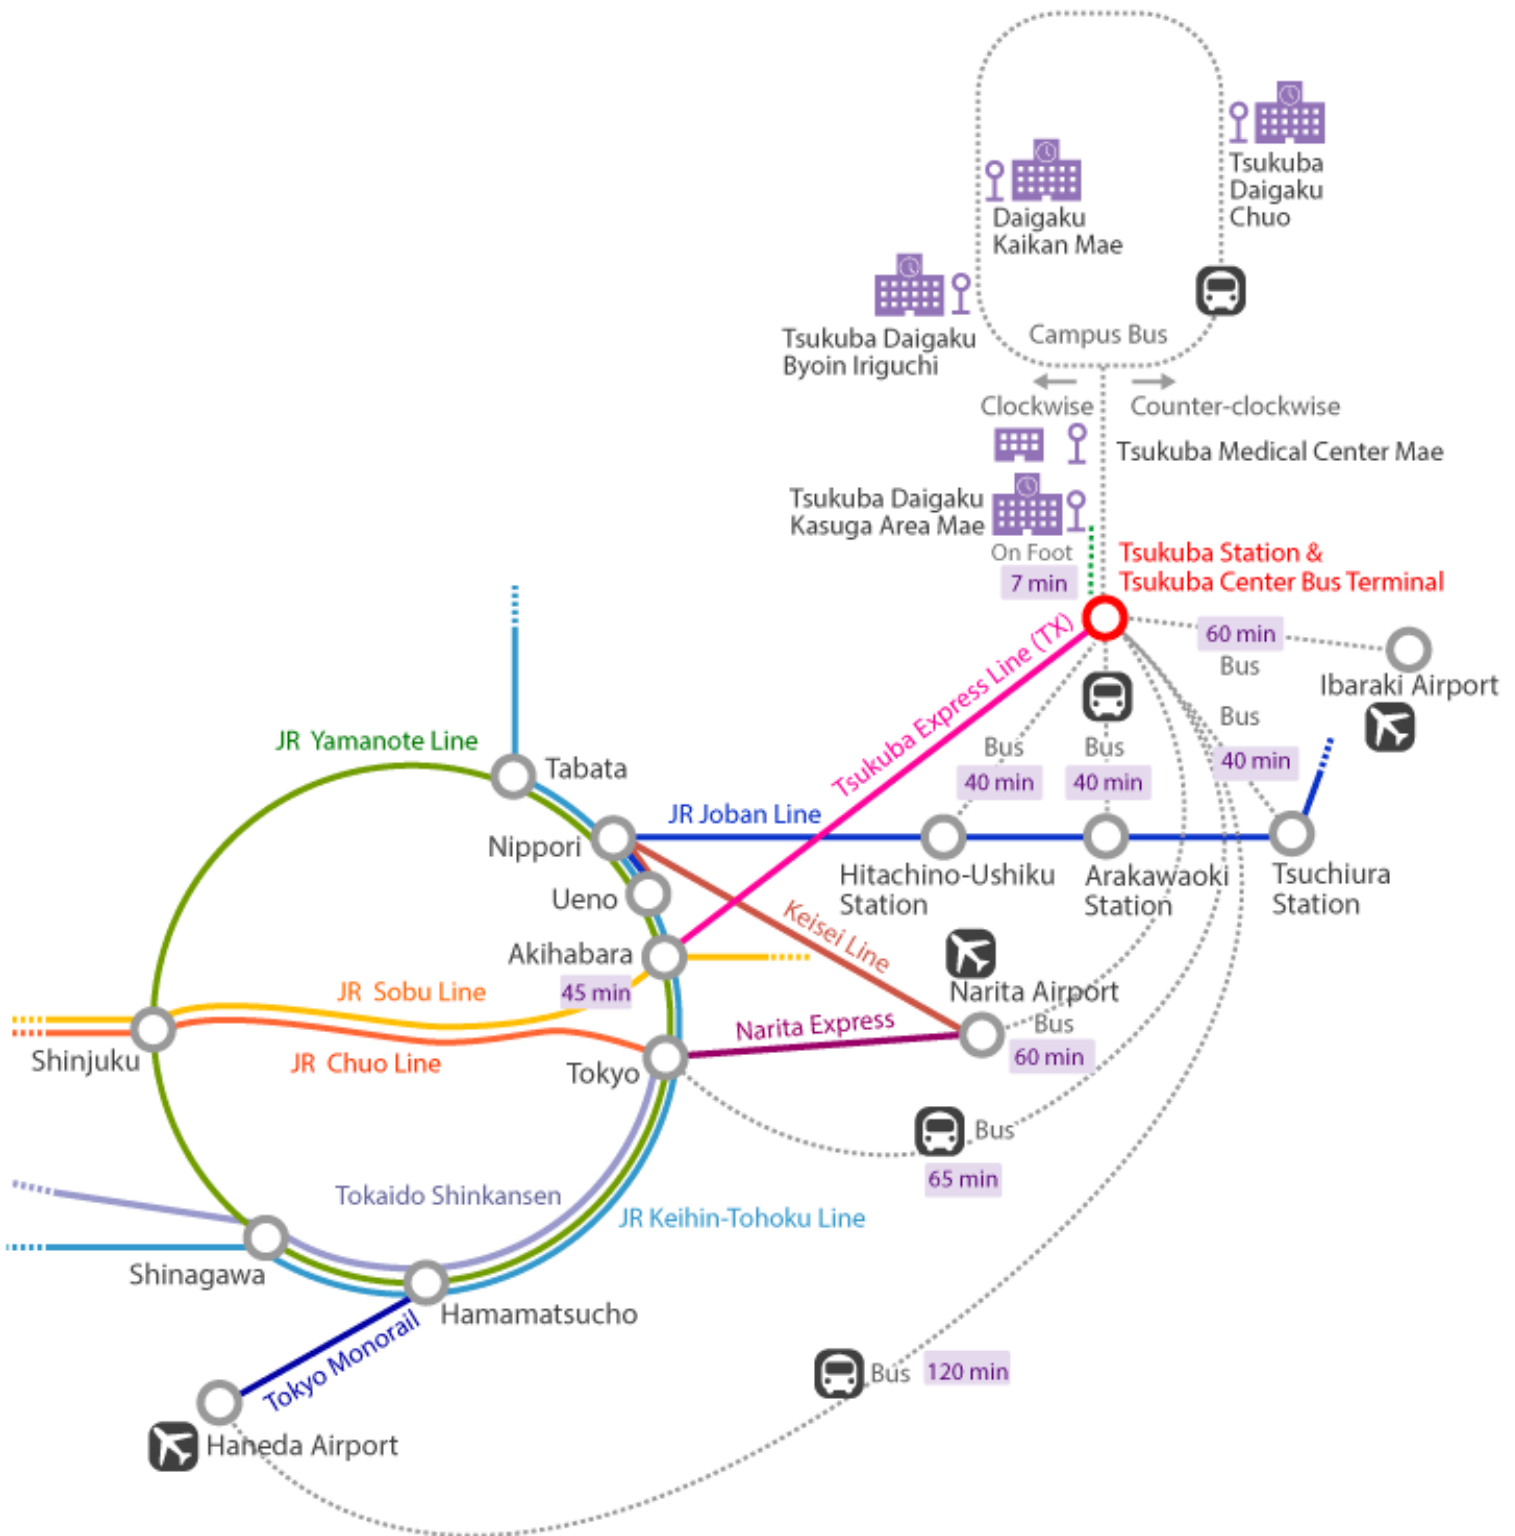

Access to Tsukuba Campus / Route Map

Tsukuba Center Bus Stop

No. 6 to the "Tsukuba Daigaku Junkan (University of Tsukuba Campus Circular)" bus (clock wise/counter-clockwise) for 15-20 minutes.

Campus bus route:

Please get off at "Oikoshi Gakusei Syukusha Mae" station

Guide map of Medical Science

Emergency call phone number : 070-3542-0699 (Mr.Li)