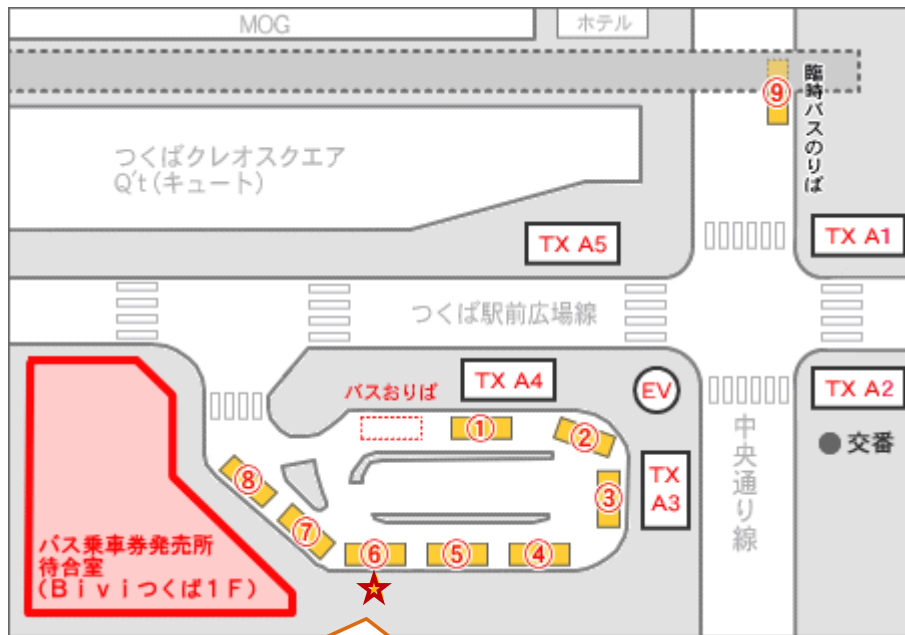

Access to Tsukuba Campus / Route Map

Tsukuba Center Bus Stop

No. 6 to the "Tsukuba Daigaku Junkan (University of Tsukuba Campus Circular)" bus (clock wise/counter-clockwise) for 15-20 minutes.

Campus bus route:

Please get off at "Oikoshi Gakusei Syukusha Mae" station

Guide map of Medical Science

Emergency call phone number : 070-3542-0699 (Mr.Li)