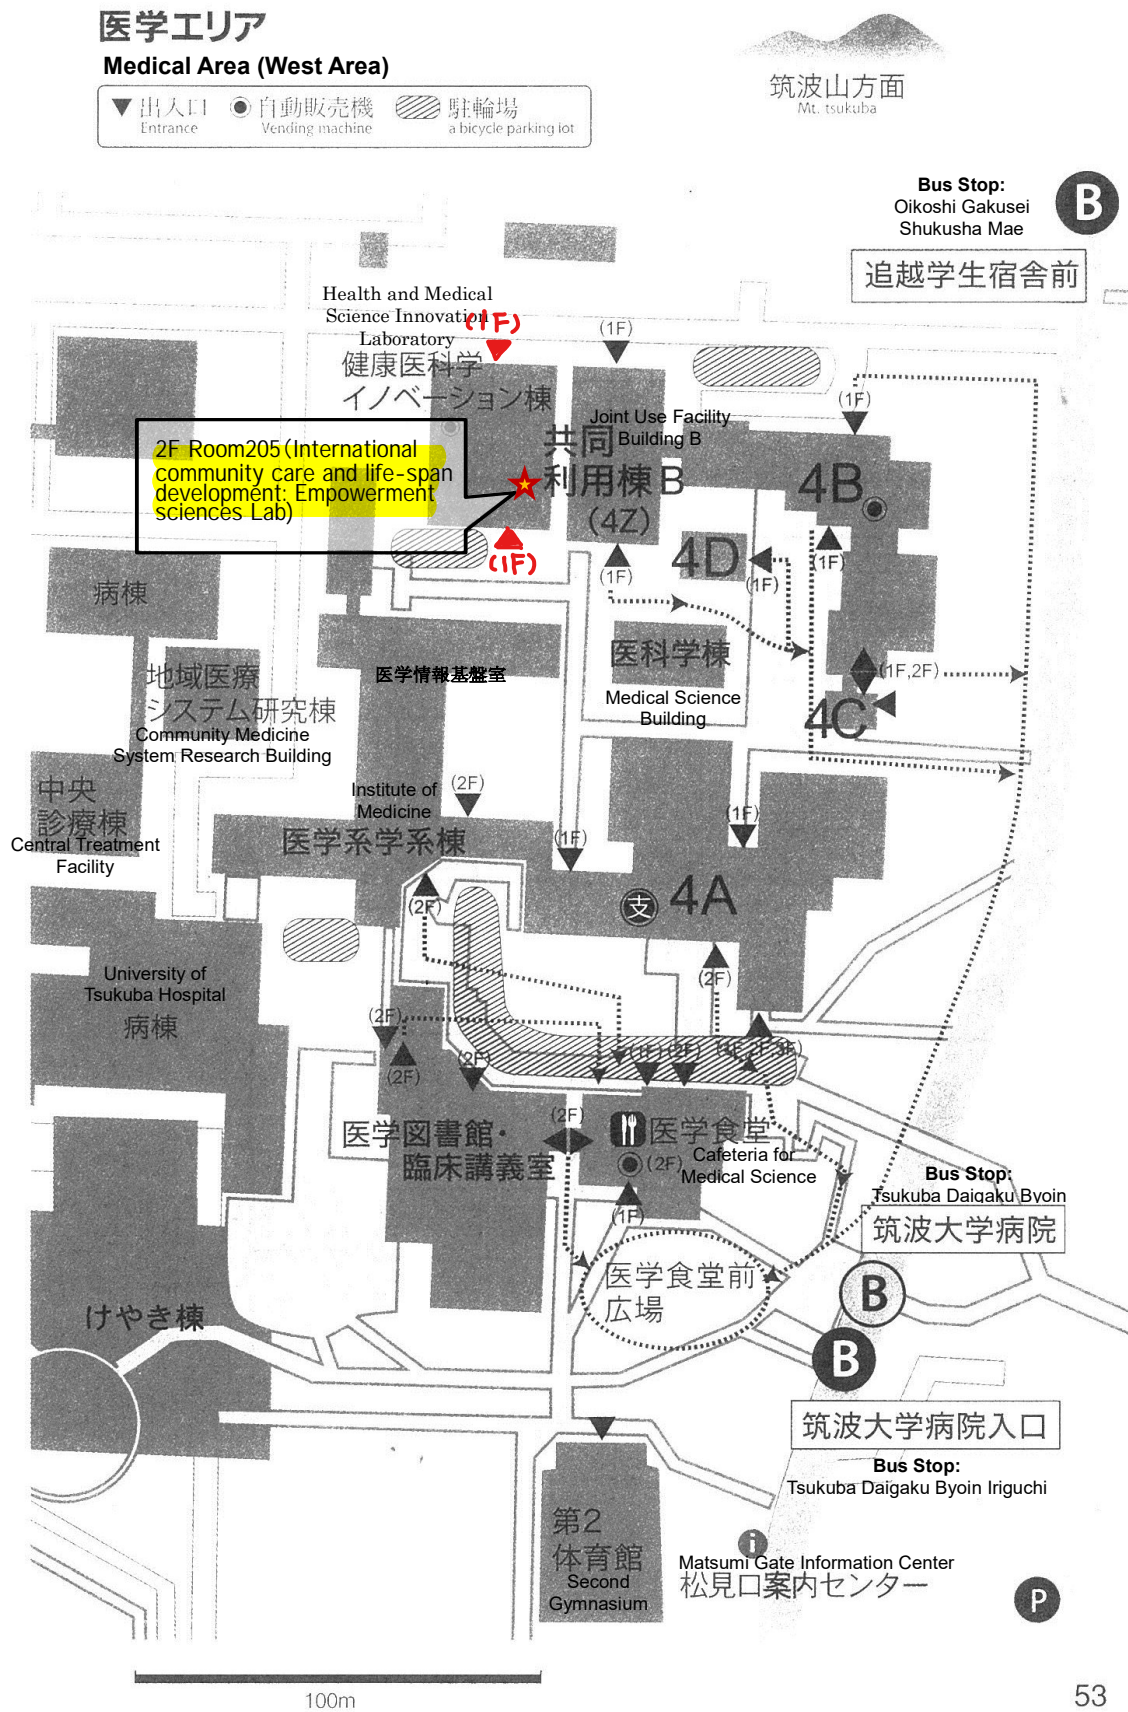

Access to Tsukuba Campus / Route Map

Tsukuba Center Bus Stop

No. 6 to the "Tsukuba Daigaku Junkan (University of Tsukuba Campus Circular)" bus (clock wise/counter-clockwise) for 15-20 minutes.

Campus bus route:

Please get off at "Oikoshi Gakusei Syukusha Mae" station

Guide map of Medical Science

Emergency call phone number : 070-3542-0699 (Mr.Li)