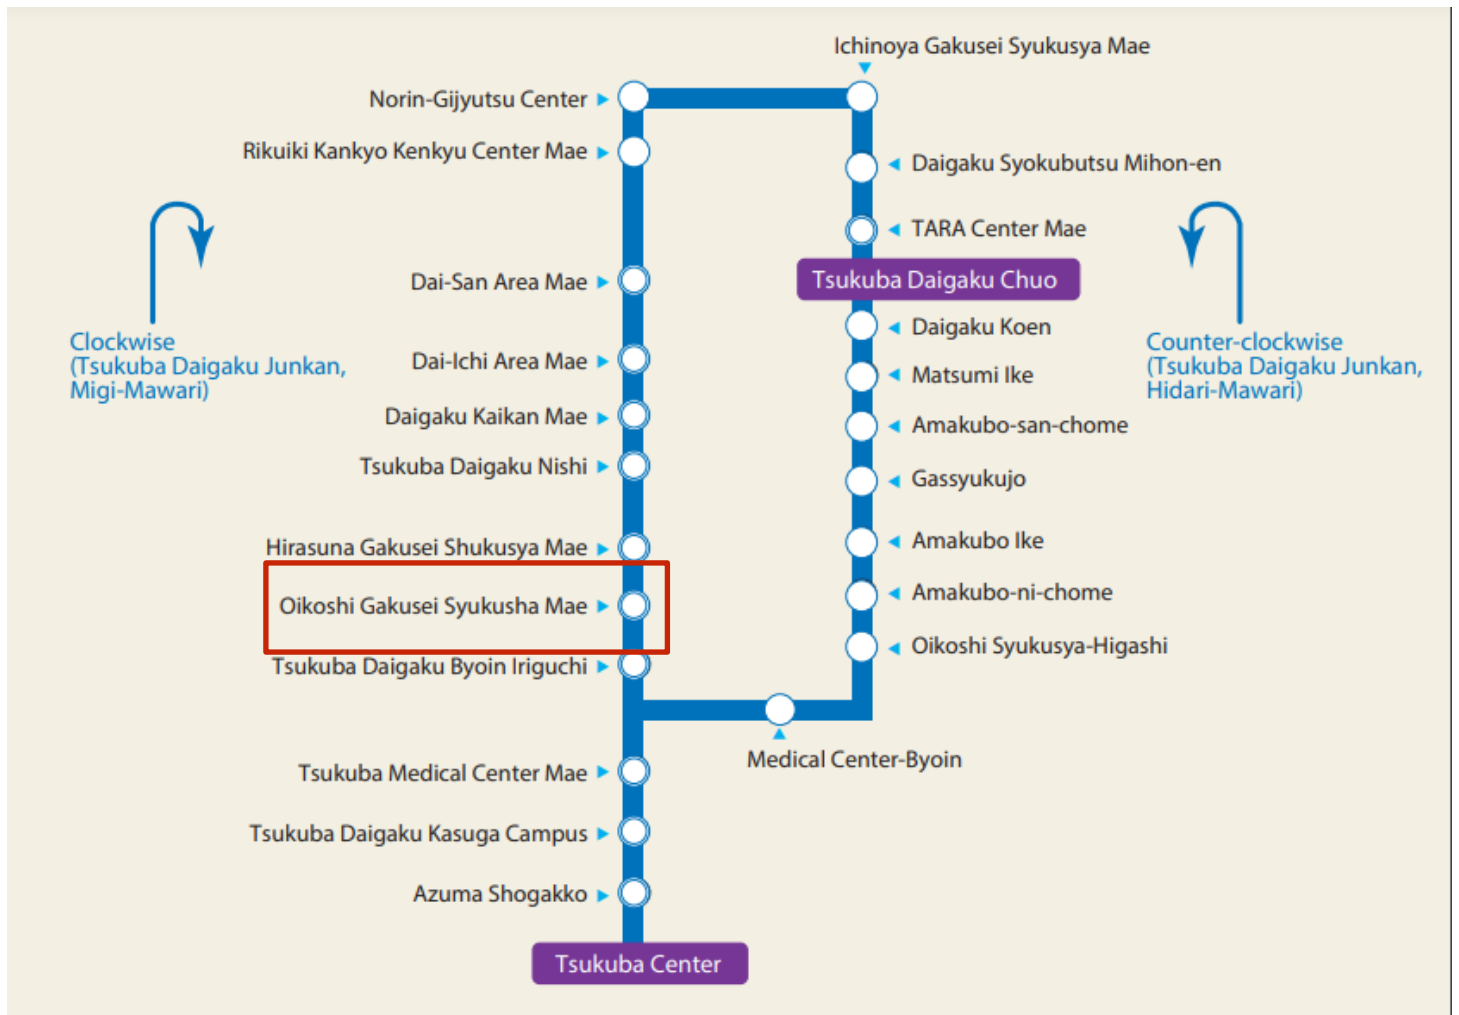

Access to Tsukuba Campus / Route Map

Tsukuba Center Bus Stop

No. 6 to the "Tsukuba Daigaku Junkan (University of Tsukuba Campus Circular)" bus (clock wise/counter-clockwise) for 15-20 minutes.

Campus bus route:

Please get off at "Oikoshi Gakusei Syukusha Mae" station

Guide map of Medical Science

Emergency call phone number : 070-3542-0699 (Mr.Li)